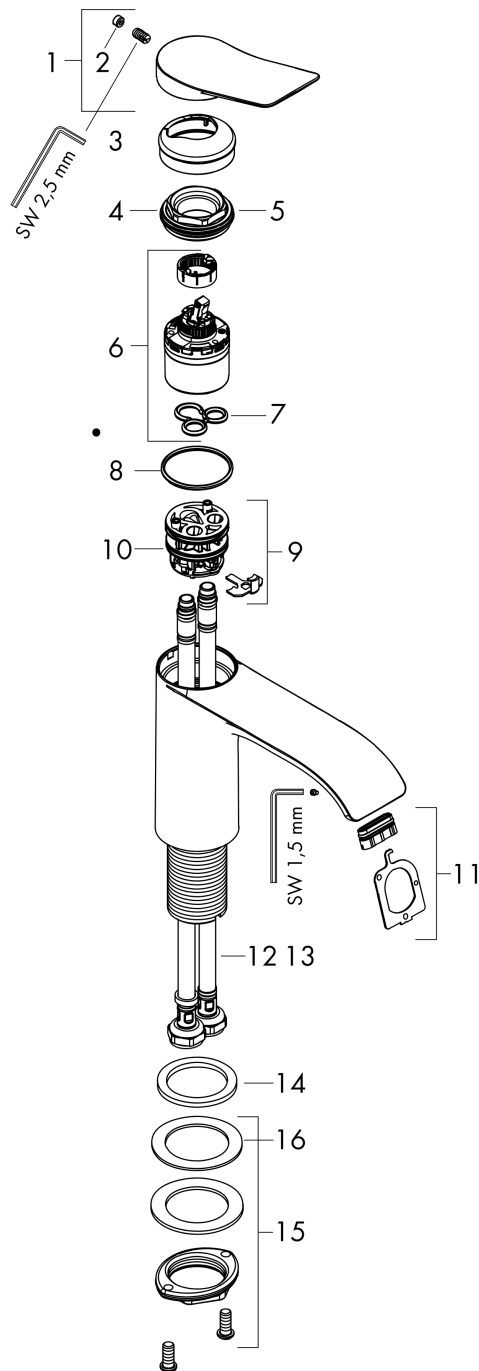

##### product features

- ComfortZone 110
- projection: 146 mm
- spout height: 110 mm
- spray type: WaterfallStream
- maximum flow rate at 3 bar: 5 l/min
- ceramic cartridge
- temperature limitation adjustable
- suitable for continuous flow water heaters
- connection type: G 3/8 connections
- connection dimension: DN15

#### Scale drawing

#### Flowchart

**Vivenis**

**Single lever basin mixer 110 without waste set**

Surfaces: **Matt White** Article Number: **75022700**

**Exploded Drawing**

Year of production: >06/21

**Vivenis****Single lever basin mixer 110 without waste set**Surfaces: **Matt White** Article Number: **75022700****Spare part list**

Year of production: &gt;06/21

Pos.	Description	Article Number	Price	PU
1	handle	94277700	€ 85,68	1
2	screw cover	93735700	€ 8,45	1
3	escutcheon	94027700	€ 33,56	1
4	nut	93995000	€ 22,37	1
5	O-ring 35x1,5	92114000	€ 5,24	1
6	cartridge, assy	93897000	€ 70,57	1
7	seal	95008000	€ 8,45	1
8	O-ring 35x2	92604000	€ 5,24	1
9	adapter for cartridge	98750000	€ 11,31	1
10	O-Ring 30x2	98186000	€ 3,21	1
11	spray former	94275000	€ 35,94	1
12	connection hose 450 mm M8x0,75 G3/8	97206000	€ 28,20	1
13	O-ring 6,6x1,6	93019000	€ 3,21	1
14	flat seal	98749000	€ 5,24	1
15	fixing set (Ø 32)	13961000	€ 22,37	1
16	lever collar	97548000	€ 3,21	1
a	fixation extension 35 mm	13898000	€ 70,57	1