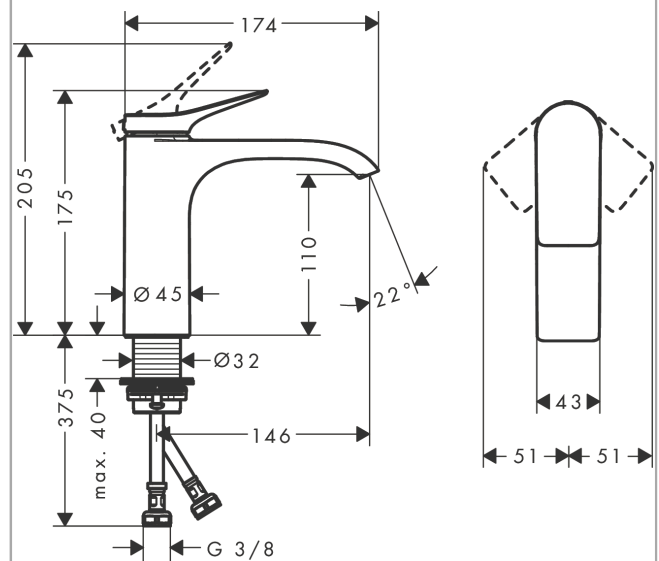

##### product features

- ComfortZone 110
- projection: 146 mm
- spout height: 110 mm
- spray type: WaterfallStream
- maximum flow rate at 3 bar: 5 l/min
- ceramic cartridge
- temperature limitation adjustable
- suitable for continuous flow water heaters
- connection type: G 3/8 connections
- connection dimension: DN15

#### Scale drawing